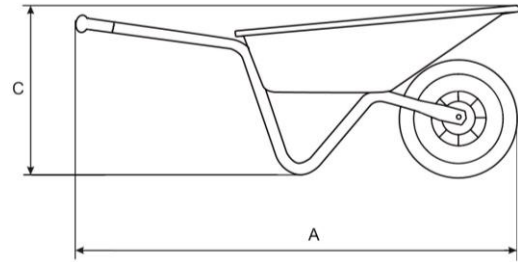

www.bergtoys.com

BERG Demy

25.17.00

Kg	A (cm)	B (cm)	C (cm)	D (cm)
6	100	41	38	300

- A child can transport diverse products with these wheelbarrow
- Suited for children ages 2-7
- All spare parts can be separately re-ordered