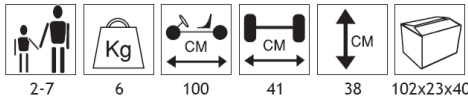

www.bergtoys.com

BERG Demy

25.17.00

Kg	A (cm)	B (cm)	C (cm)	D (cm)
6	100	41	38	300

- A child can transport diverse products with these wheelbarrow
- Suited for children ages 2-7
- All spare parts can be separately re-ordered